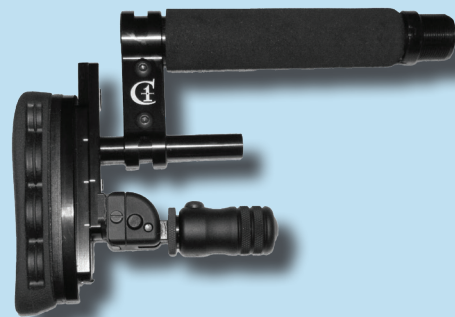

Rugged Reliability™

www.powderriverprecision.com
1-(844)-777-4867

 **Gear**  **Guid** 

C1elite Performance Stocks

Awesome!

- Fully adjustable
- Vertical adjustment
- Horizontal adjustment
- Back and forth adjustment
- Angle adjustment
- Carbine or rifle
- Some shotguns

Stock with sling connection

*Stock with rear mono-pod
for stability during precision
shooting*

*Standard
stock*

*Full Review
Coming*

**Ambi Elite Stocks
C1 Performance**

“Rifles have become lighter overtime with the weight being distributed for a more balanced shooting experience with faster target to target transition and reacquisitions times. Proper stock fit is crucial for accuracy and recoil control. Key components include the stock weld, offset, parallel comb, length of pull, and recoil pad. These features ensure consistent cheek placement, eye alignment, and shoulder pocket contact.

Ambi Elite Precision meets performance. Comfort meets control. The Ambi Elite Tube Stock redefines what’s possible in stock mechanics—delivering unmatched adjustability, ergonomic excellence, and multi-platform versatility for shooters who demand the highest level of performance.

Crafted for tactical professionals, sport shooters, and precision enthusiasts alike, this attachment-only stock system sets a new benchmark in adaptability and shooter comfort. Whether you’re upgrading your AR platform or enhancing a specialized build, the Ambi Elite Tube Stock ensures every shot is supported by stability, precision, and control.”