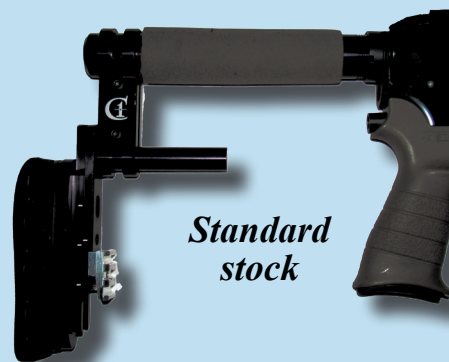

Rugged Reliability™

www.powderriverprecision.com
1-(844)-777-4867

 **Gear**  **Guid** 

C1elite Performance Stocks

Awesome!

- Fully adjustable
- Vertical adjustment
- Horizontal adjustment
- Back and forth adjustment
- Angle adjustment
- Carbine or rifle
- Some shotguns

Stock with sling connection

*Stock with rear mono-pod
for stability during precision
shooting*

*Standard
stock*

*Full Review
Coming*

**Ambi Elite Stocks
C1 Performance**

“Rifles have become lighter overtime with the weight being distributed for a more balanced shooting experience with faster target to target transition and reacquisitions times. Proper stock fit is crucial for accuracy and recoil control. Key components include the stock weld, offset, parallel comb, length of pull, and recoil pad. These features ensure consistent cheek placement, eye alignment, and shoulder pocket contact.

Ambi Elite Precision meets performance. Comfort meets control. The Ambi Elite Tube Stock redefines what’s possible in stock mechanics—delivering unmatched adjustability, ergonomic excellence, and multi-platform versatility for shooters who demand the highest level of performance.

Crafted for tactical professionals, sport shooters, and precision enthusiasts alike, this attachment-only stock system sets a new benchmark in adaptability and shooter comfort. Whether you’re upgrading your AR platform or enhancing a specialized build, the Ambi Elite Tube Stock ensures every shot is supported by stability, precision, and control.”